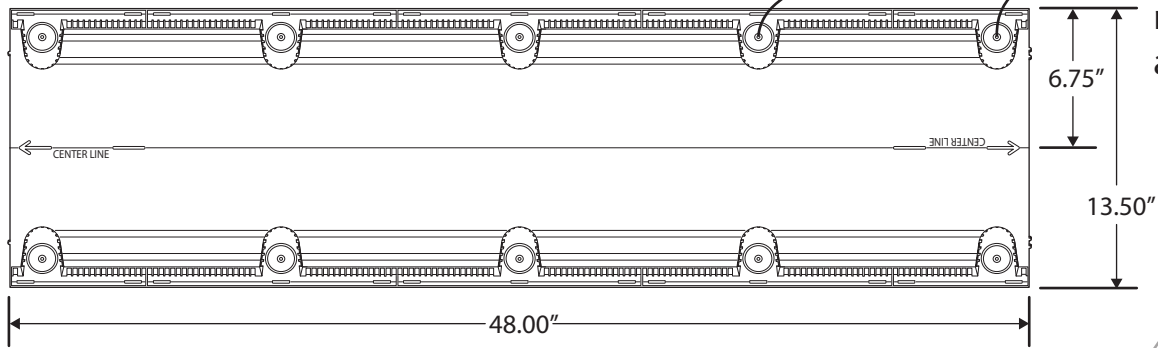

TOP VIEW

TOP VIEW

END VIEW

CLOSE UP DETAIL
OF NAIL POCKETS

For more information,
visit us at

www.americanflashings.com

SHINGLE-OVER RIDGE VENT

www.americanflashings.com

DETAIL A TOP VIEW

EZ Nailing! Exclusive nail pockets fits any roofing nail gun

Projections create the needed gap for expansion

Thicker and reinforced nail zone

Available in two profiles:

1. Regular 18 inches net free area
2. Low 12 inches net free area