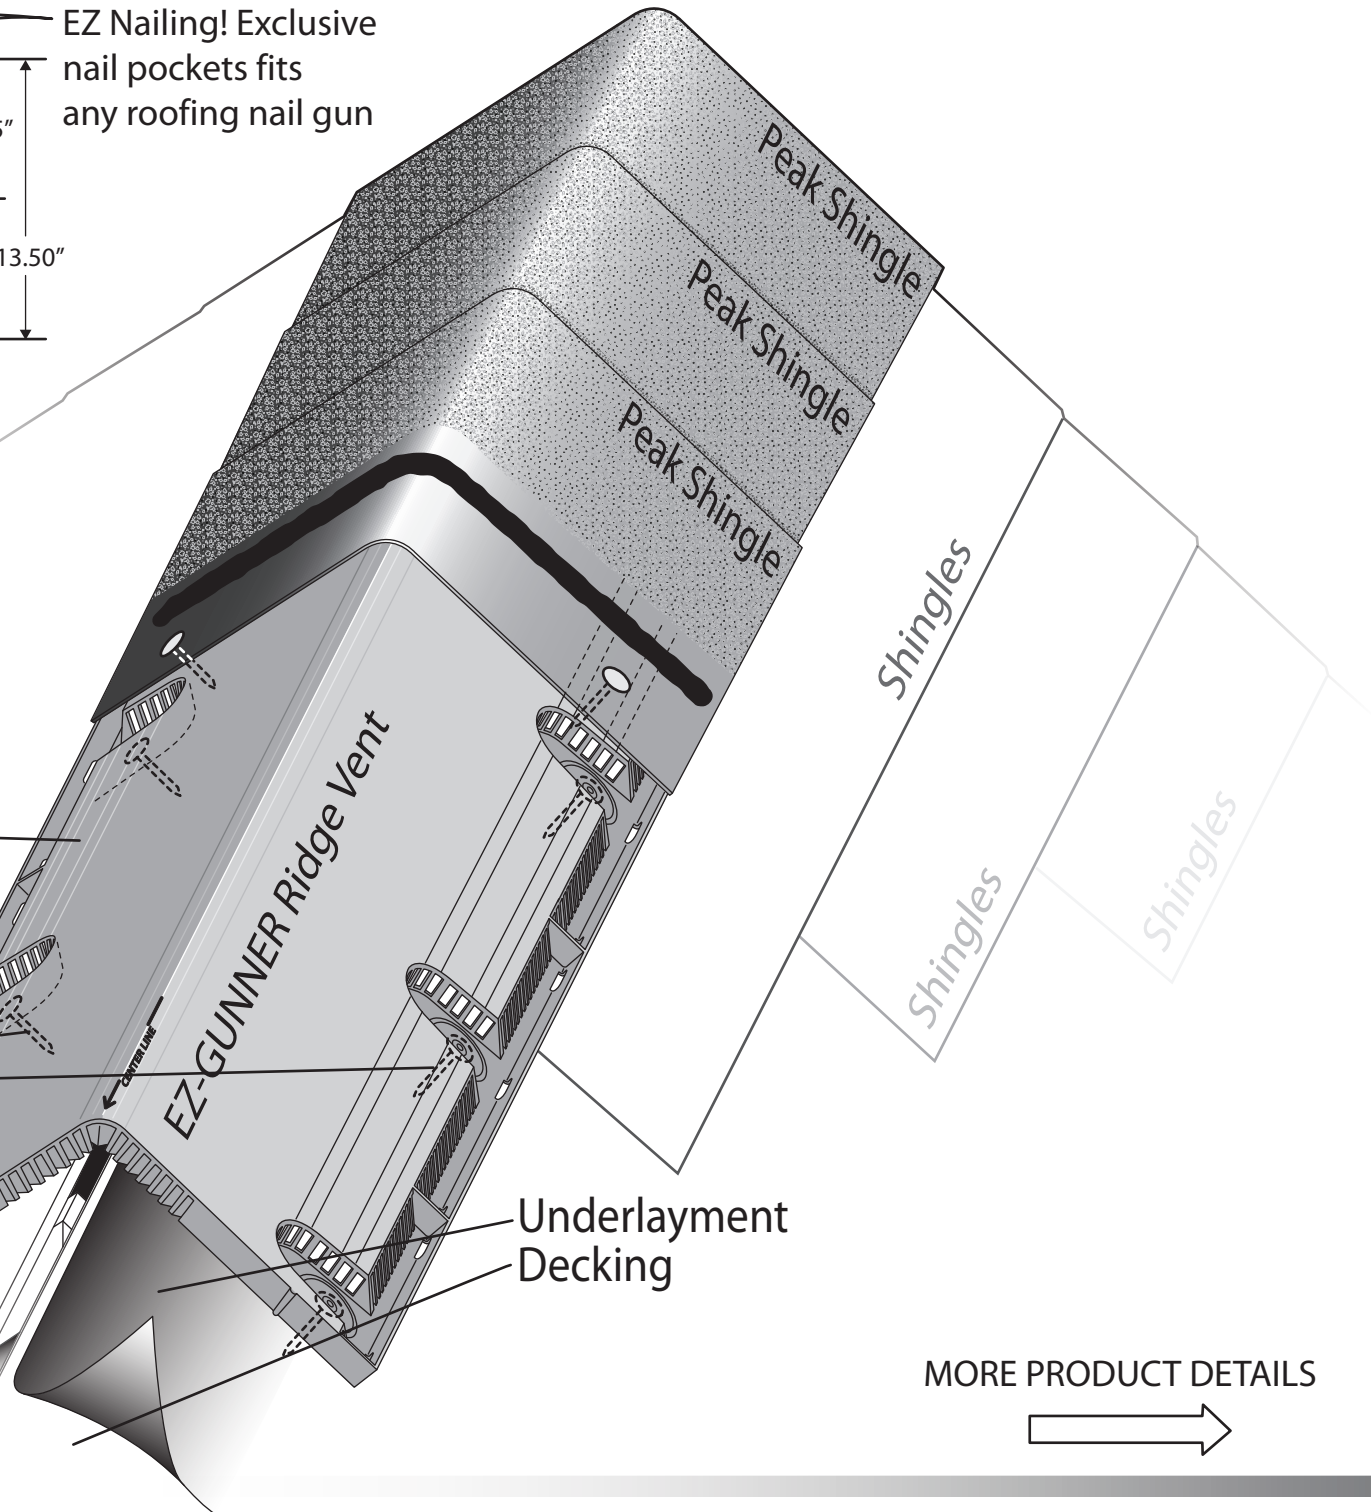

DETAIL A TOP VIEW

EZ Nailing! Exclusive nail pockets fits any roofing nail gun

Projections create the needed gap for expansion

Thicker and reinforced nail zone

Available in two profiles:

1. Regular 18 inches net free area
2. Low 12 inches net free area

DETAIL B

MORE PRODUCT DETAILS