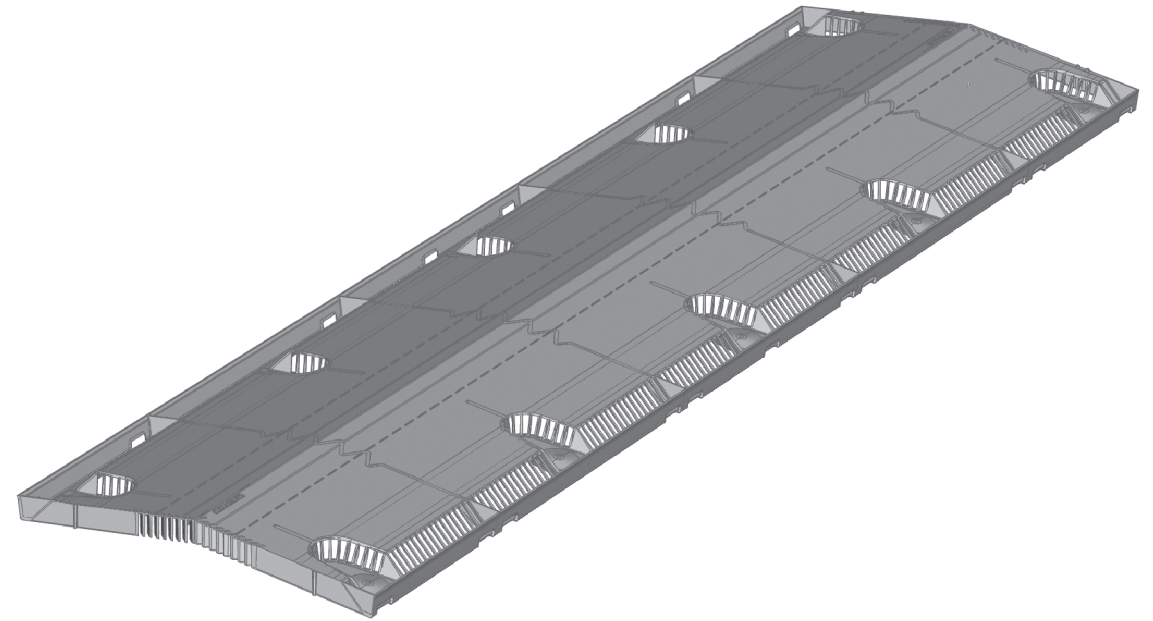

TOP VIEW

TOP VIEW

END VIEW

CLOSE UP DETAIL
OF NAIL POCKETS

For more information,
visit us at

www.americanflashings.com

SHINGLE-OVER RIDGE VENT

www.americanflashings.com

DETAIL A TOP VIEW

EZ Nailing! Exclusive nail pockets fits any roofing nail gun

Projections create the needed gap for expansion

Thicker and reinforced nail zone

Available in two profiles:

1. Regular 18 inches net free area
2. Low 12 inches net free area