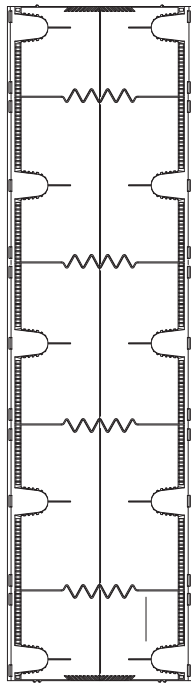

TOP VIEW

TOP VIEW

END VIEW

CLOSE UP DETAIL
OF NAIL POCKETS

For more information,
visit us at

www.americanflashings.com

SHINGLE-OVER RIDGE VENT

www.americanflashings.com

DETAIL A TOP VIEW

EZ Nailing! Exclusive nail pockets fits any roofing nail gun

Projections create the needed gap for expansion

Thicker and reinforced nail zone

Available in two profiles:

1. Regular 18 inches net free area
2. Low 12 inches net free area